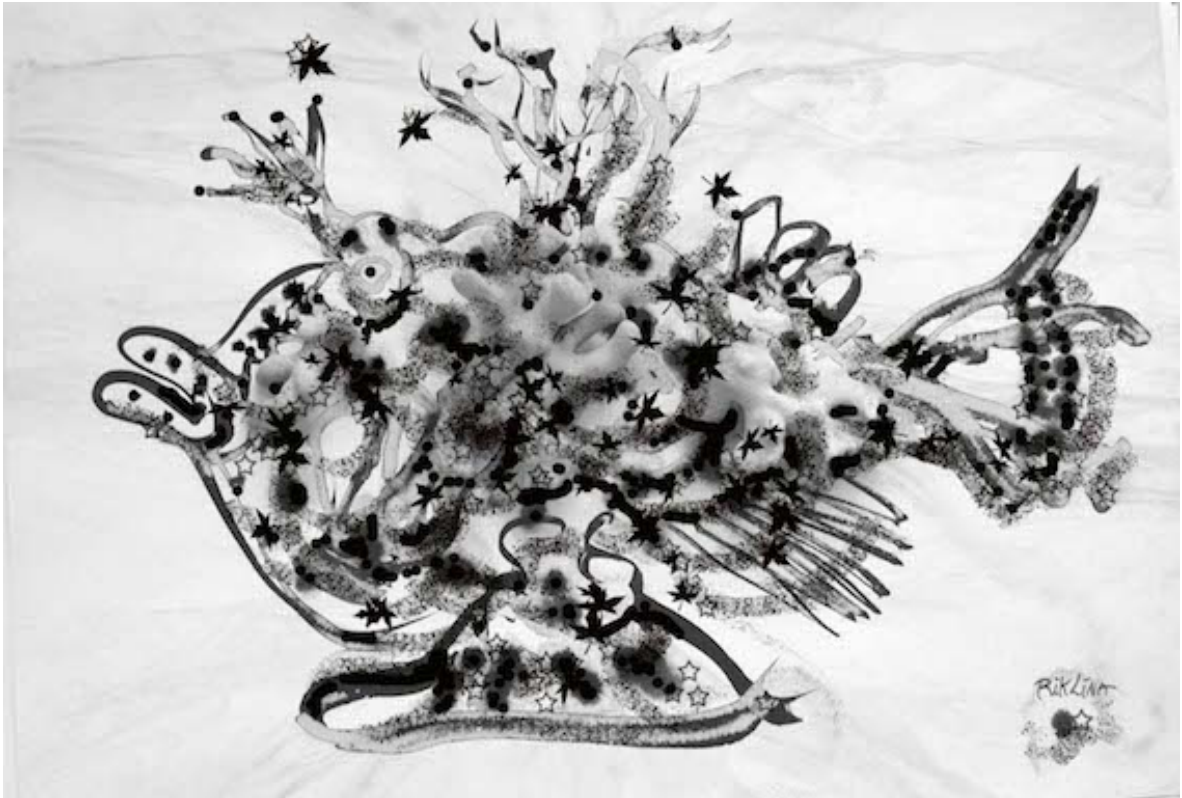

MIMICRI 2011